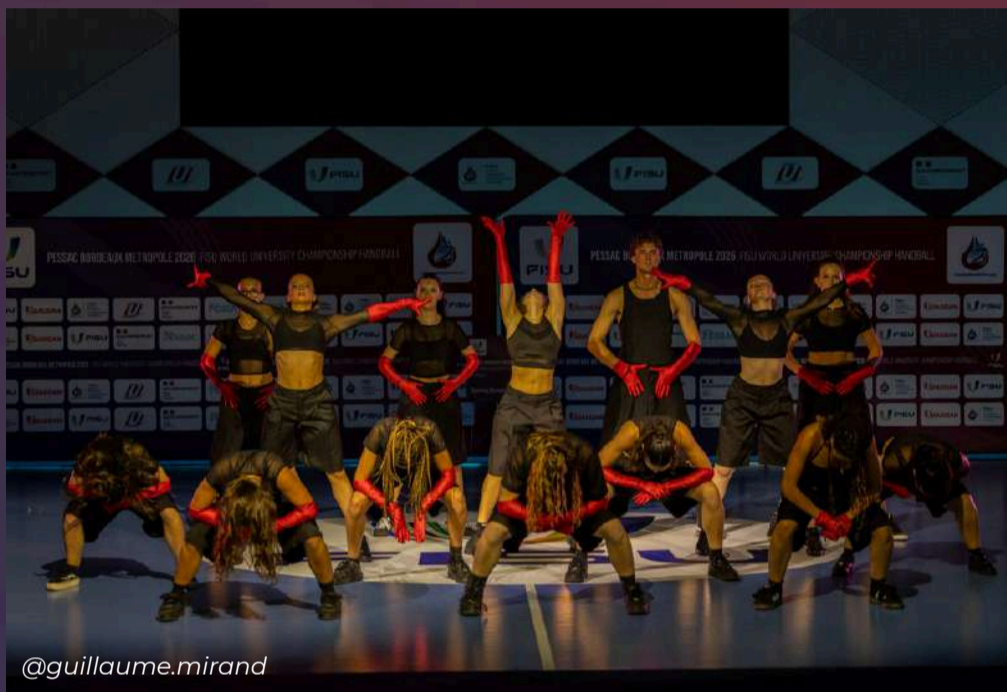

The afternoon continued with a series of artistic performances combining music, dance, and contemporary aerial arts. These performances brilliantly reflected the energy, commitment, and team spirit that define handball, while also showcasing the host region and its rich cultural heritage.

The highlight of the ceremony was the gathering of all teams on the court. United in a shared moment of celebration, the athletes symbolically embodied the values of unity, respect, and friendship that lie at the heart of university sport. This powerful image perfectly illustrated sport's ability to bring people together and create lasting connections beyond borders.

Throughout the show, the dancers accompanied the different sequences of the ceremony through dynamic and contemporary choreography, reflecting the energy, commitment and team spirit that characterize both handball and university life. Their performances highlighted the diversity and openness that make this international event so unique.